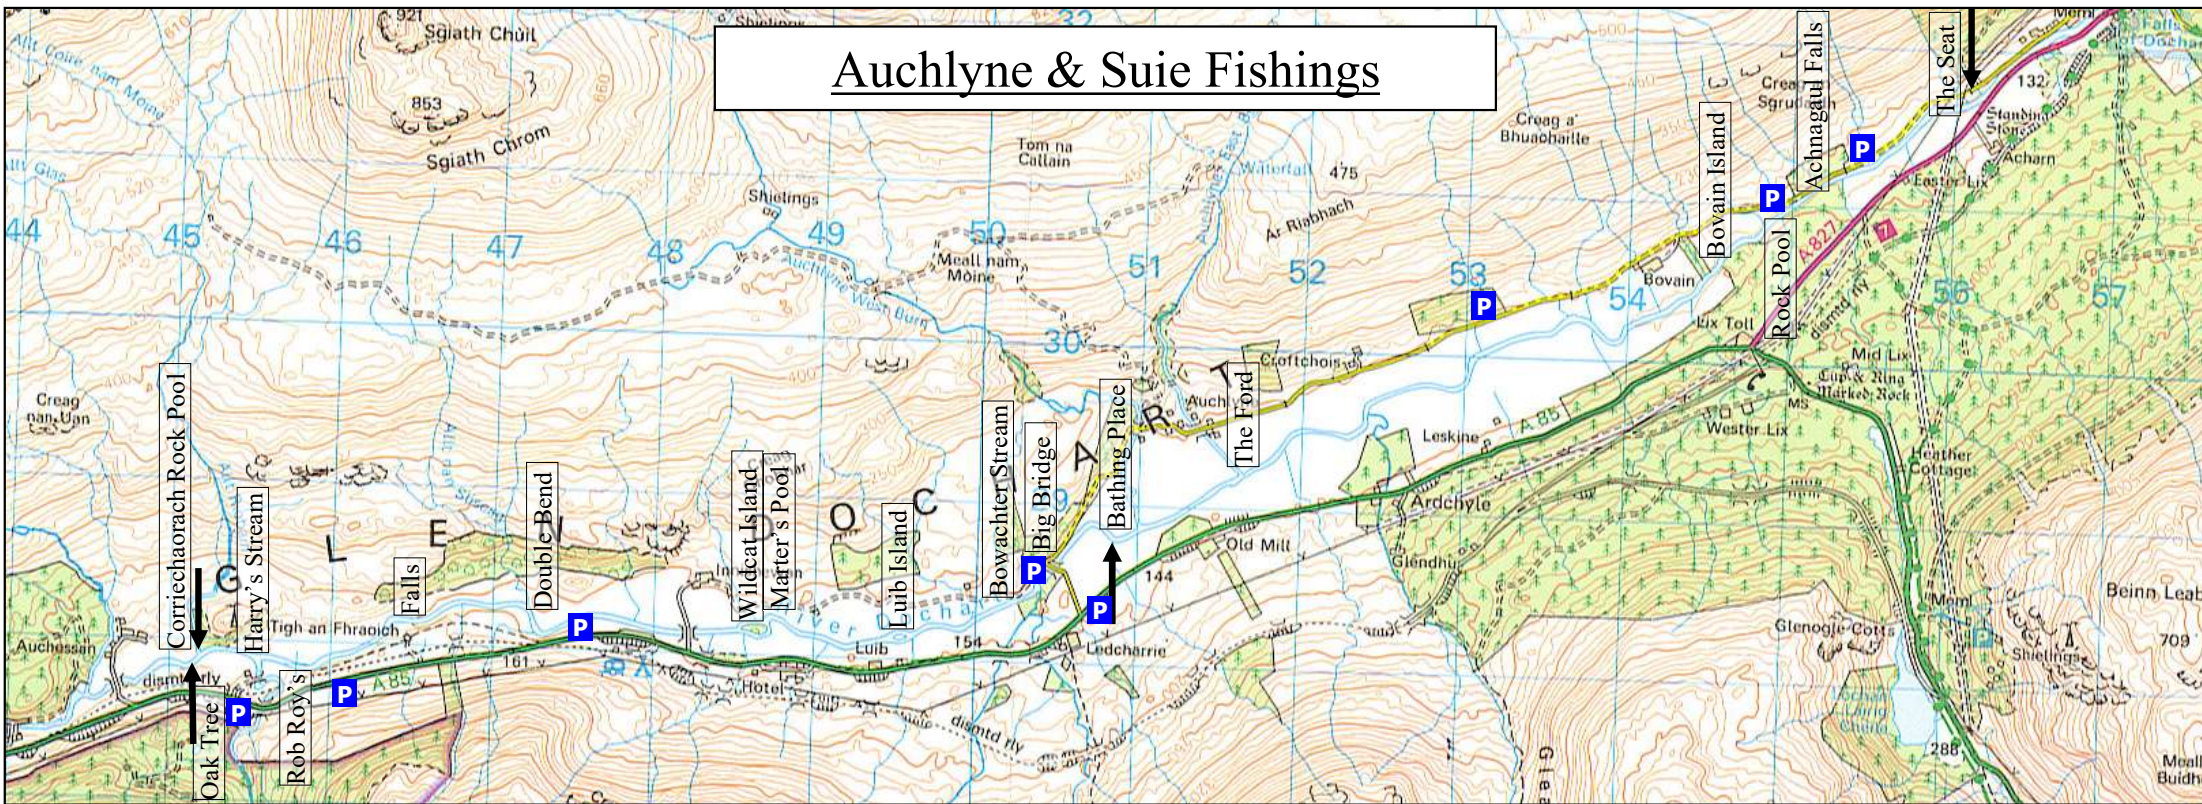

Auchlyne & Suie Fishings